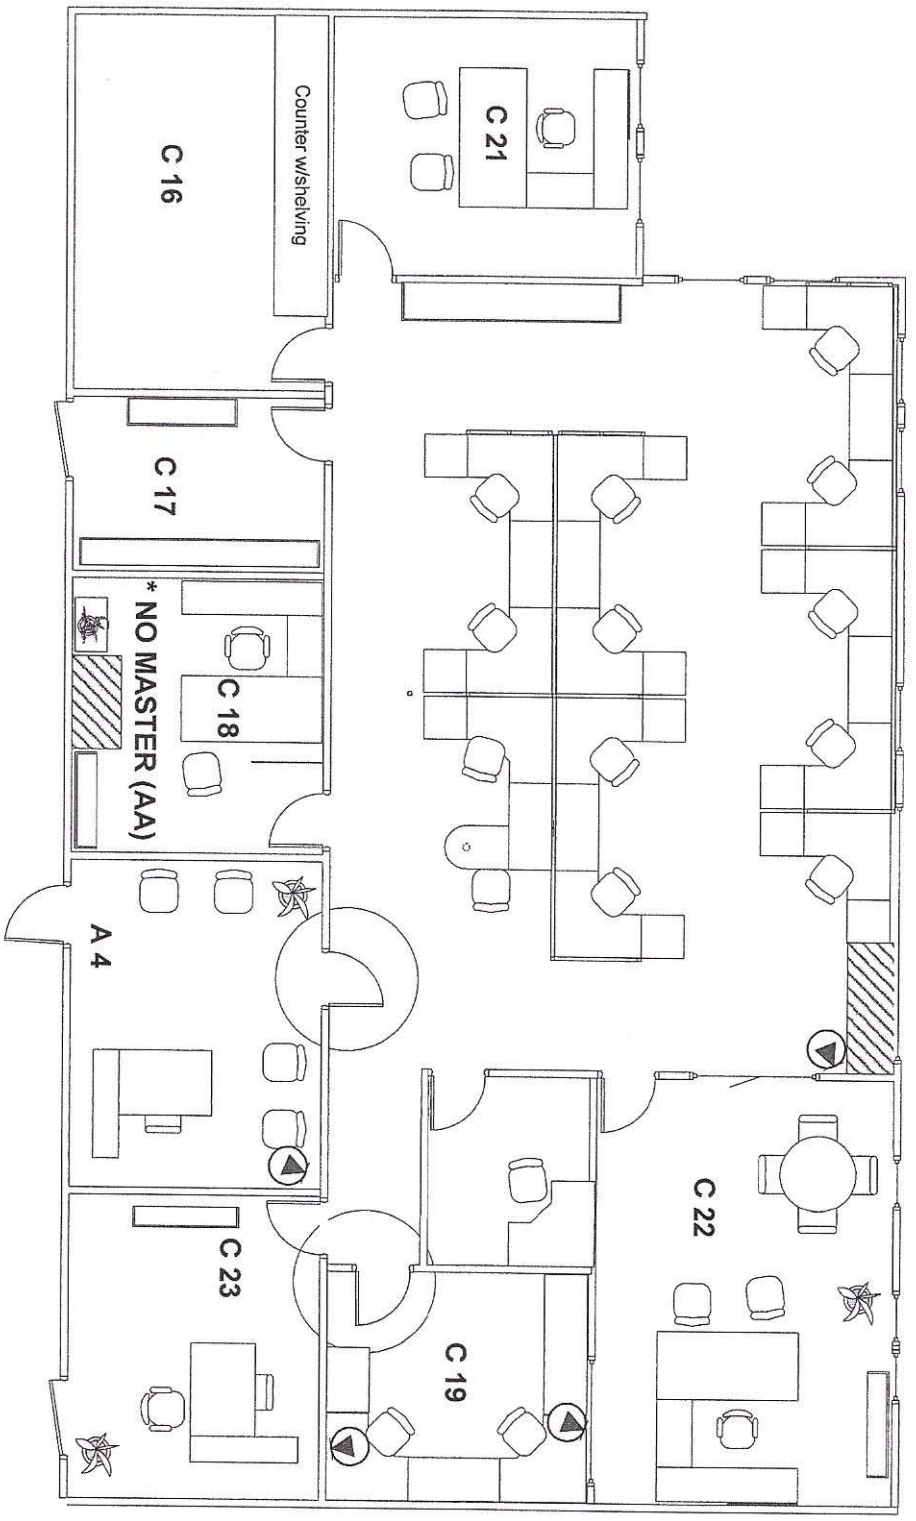

# SOUTH BUILDING PRESIDIO SUPPORT

MASTER (AA) works on  
all doors except C18  
and SRVR

2,600 RSF